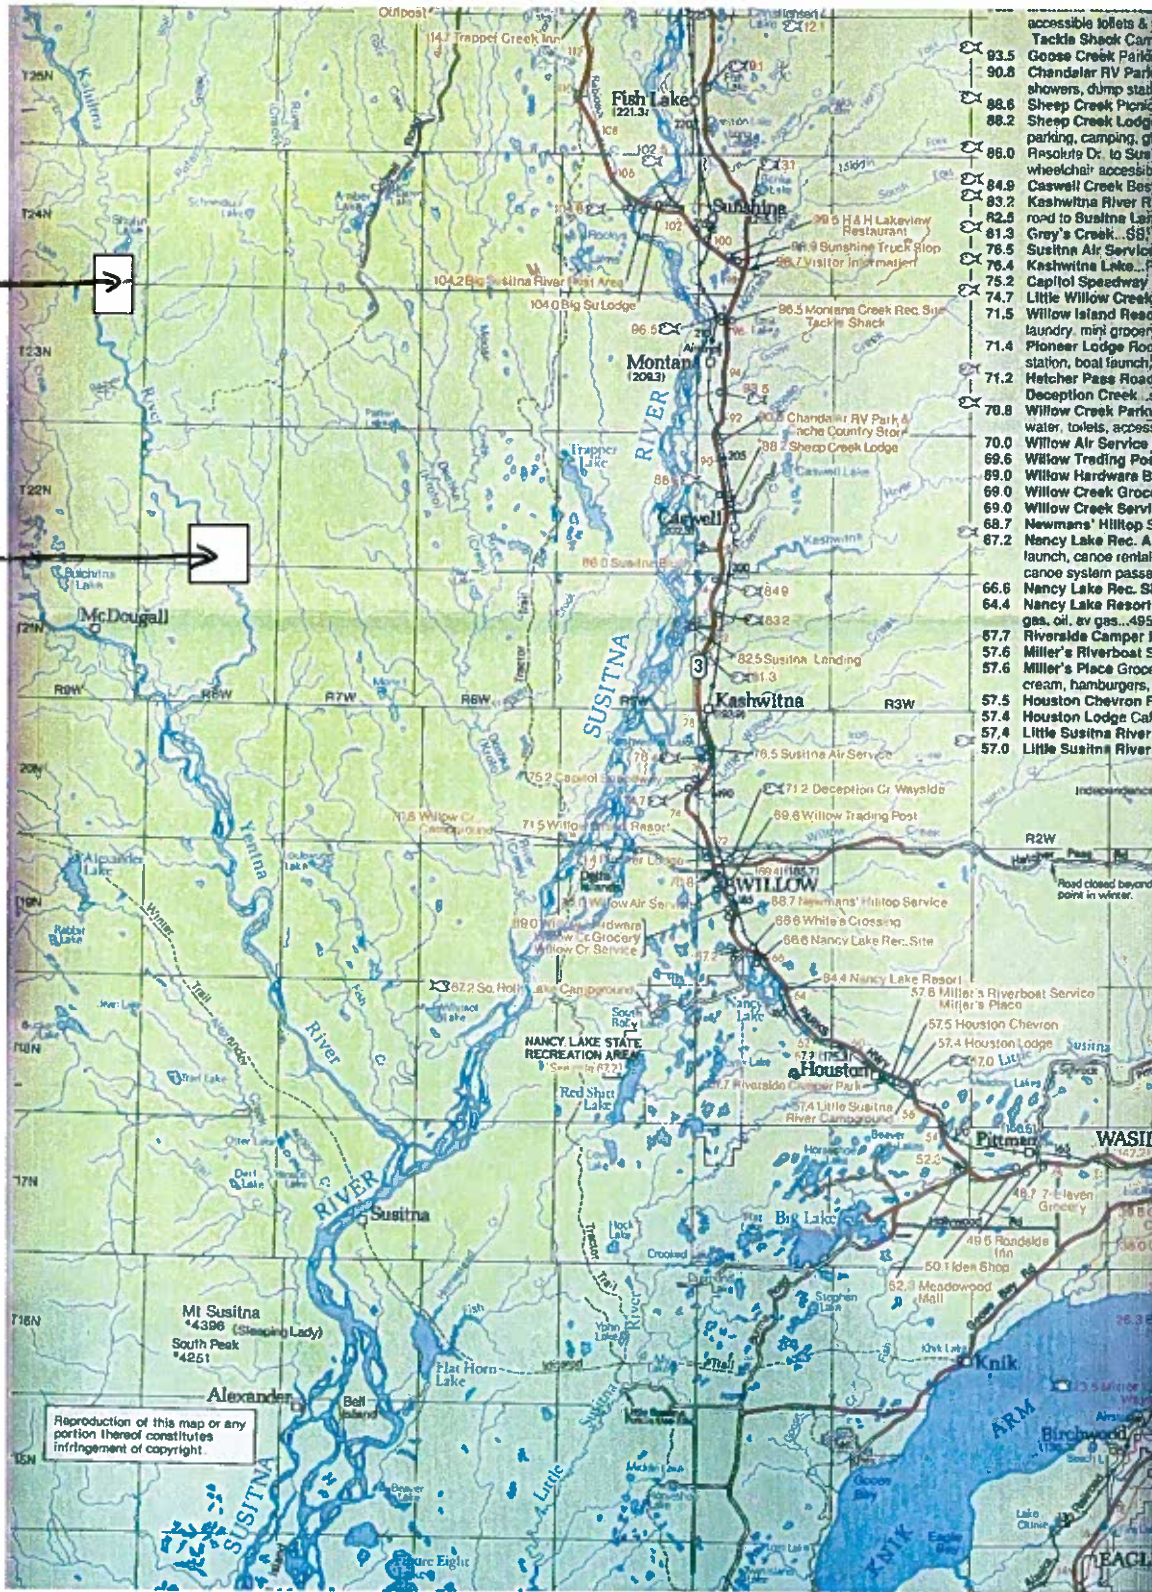

22 B  
claims

50 A  
claims

- 83.5 accessible toilets & Tackle Shack Cam
- 80.8 Goose Creek Park
- 88.6 Chandler RV Park
- 88.2 showers, dump sta
- 86.0 Sheep Creek Picn
- 86.0 Sheep Creek Logg
- 86.0 parking, camping, gr
- 86.0 Resolute Dr. to Susi
- 84.9 wheelchair accessib
- 83.2 Caswell Creek Bes
- 82.5 Kashwitna River Ri
- 81.3 road to Susitna Lan
- 81.3 Gray's Creek... 88
- 78.5 Susitna Air Servic
- 78.4 Kashwitna Lake...
- 75.2 Capitol Speedway
- 74.7 Little Willow Creek
- 71.5 Willow Island Reso
- 71.4 laundry, mini groce
- 71.2 Pioneer Lodge Rod
- 71.2 station, boat launch,
- 70.8 Hatcher Pass Road
- 70.8 Deception Creek...
- 70.8 Willow Creek Park
- 70.0 water, toilets, access
- 70.0 Willow Air Servic
- 69.6 Willow Trading Po
- 69.0 Willow Hardware B
- 69.0 Willow Creek Groc
- 69.0 Willow Creek Serv
- 68.7 Newmans' Hilltop S
- 67.2 Nancy Lake Rec. A
- 66.6 Nancy Lake Rec. S
- 64.4 Nancy Lake Resort
- 64.4 gas, oil, av. gas... 495
- 57.7 Riverside Camper P
- 57.6 Miller's Riverboat S
- 57.6 Miller's Place Groc
- 57.6 cream, hamburgers, (
- 57.5 Houston Chevron F
- 57.4 Houston Lodge Cali
- 57.4 Little Susitna River
- 57.0 Little Susitna River

(ANCHORAGE TO 'A'  
APPROX 63 MILES)